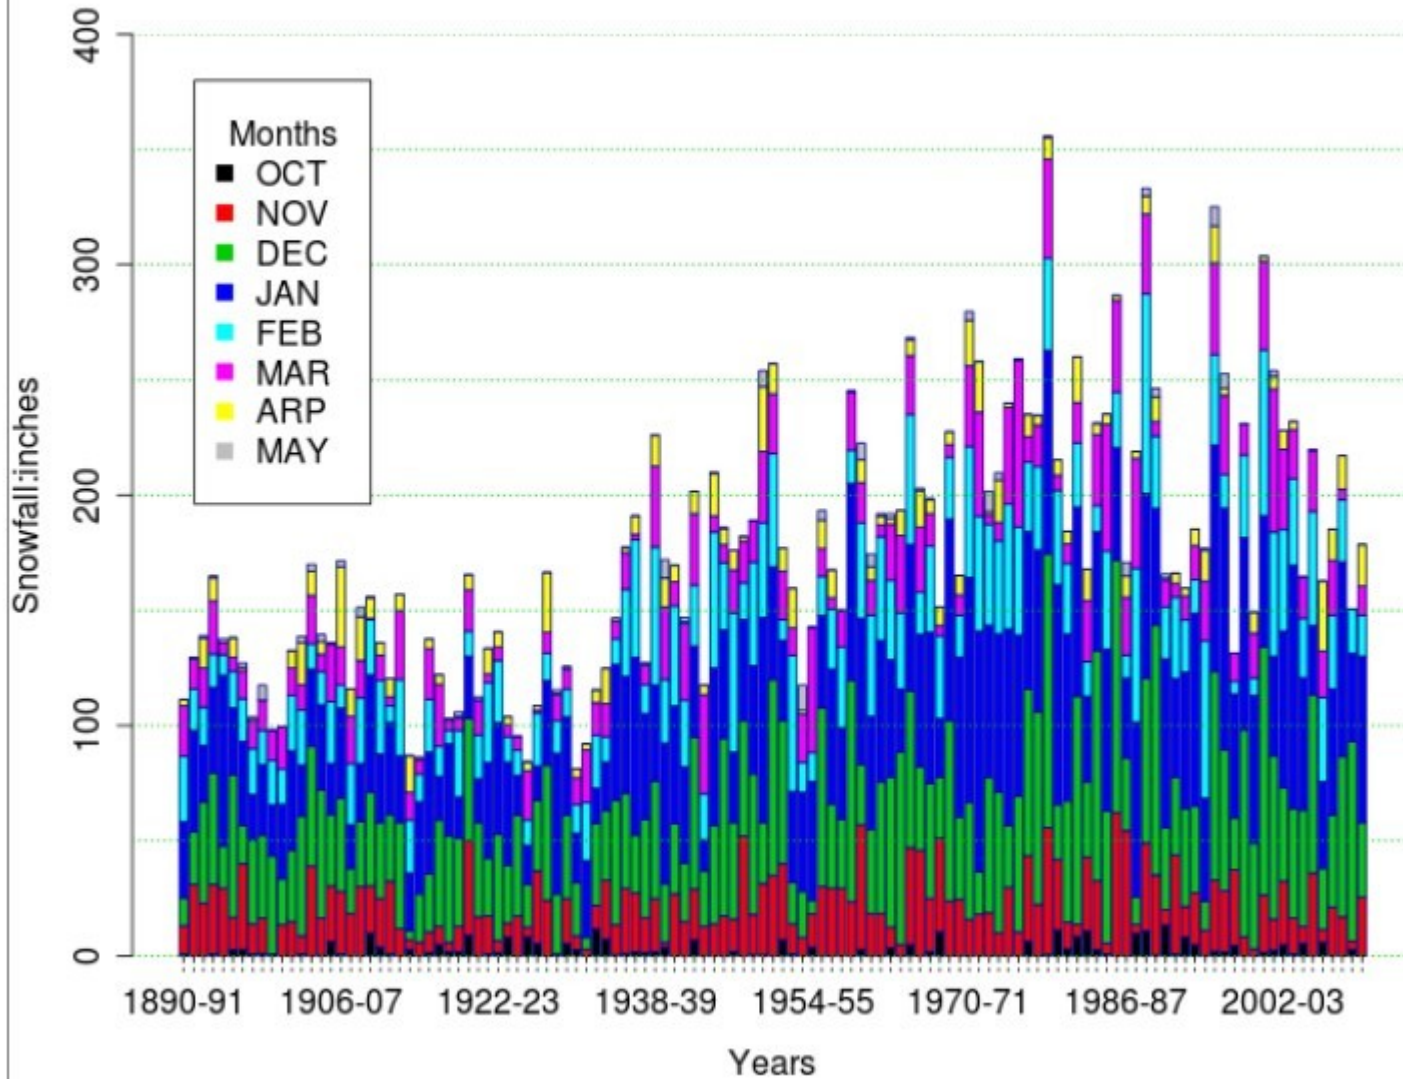

Snowfall

Monthly Snow fall record from 1890-2011

Snowfall Means by Month

Houghton County Snowfall 1890 to 2011

Total Snowfall Oct 1890 to May 2011

Plot snowfall from 1890 to 2011

Snowfall Trend of Houghton 1890-2011