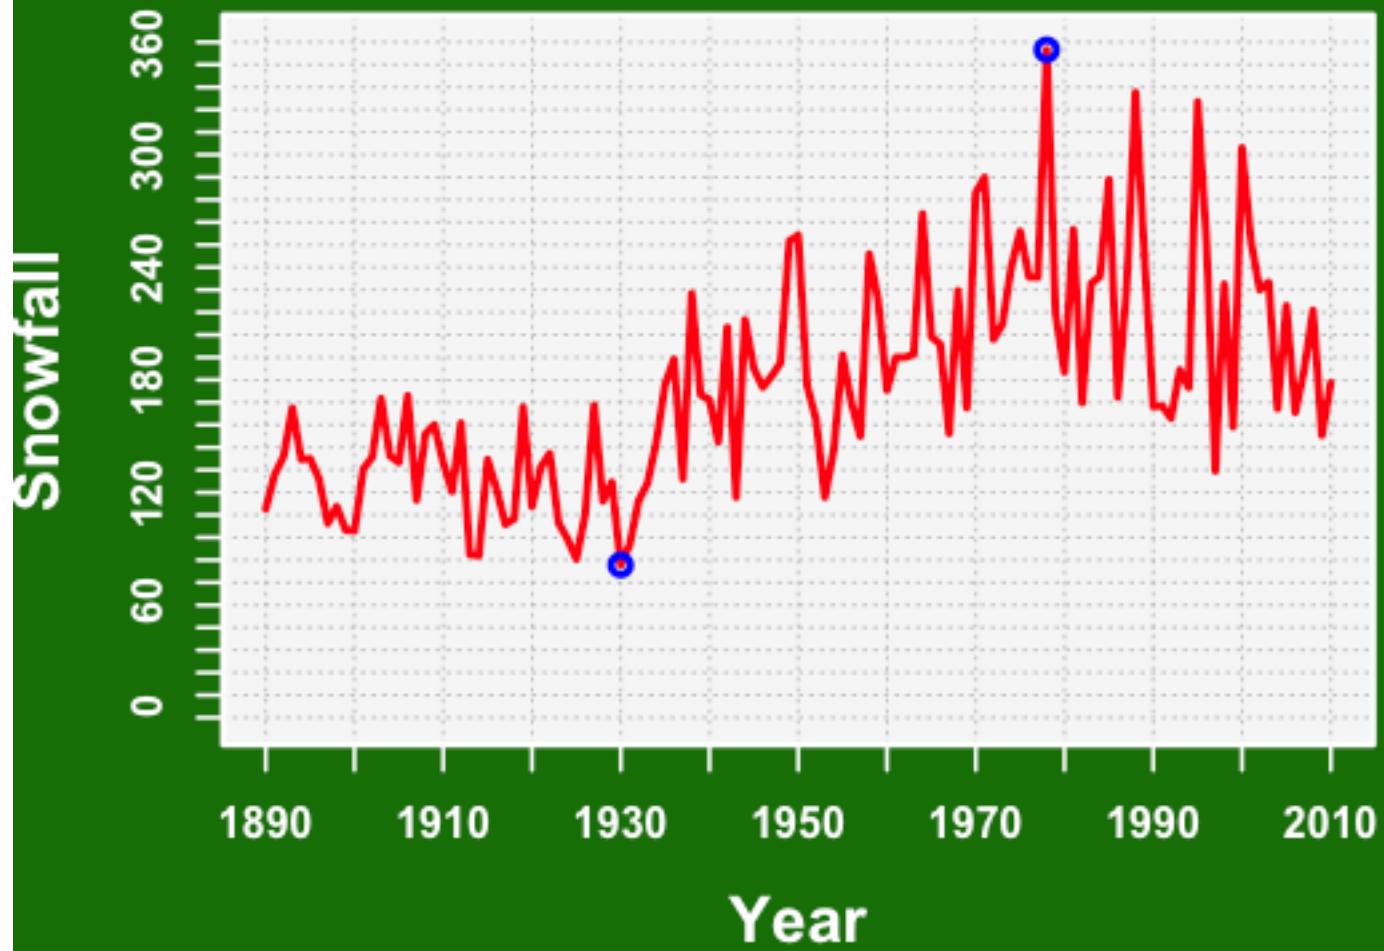

Snowfall

Monthly Snow fall record from 1890-2011

Snowfall Means by Month

Houghton County Snowfall 1890 to 2011

Total Snowfall Oct 1890 to May 2011

Plot snowfall from 1890 to 2011

Snowfall Trend of Houghton 1890-2011