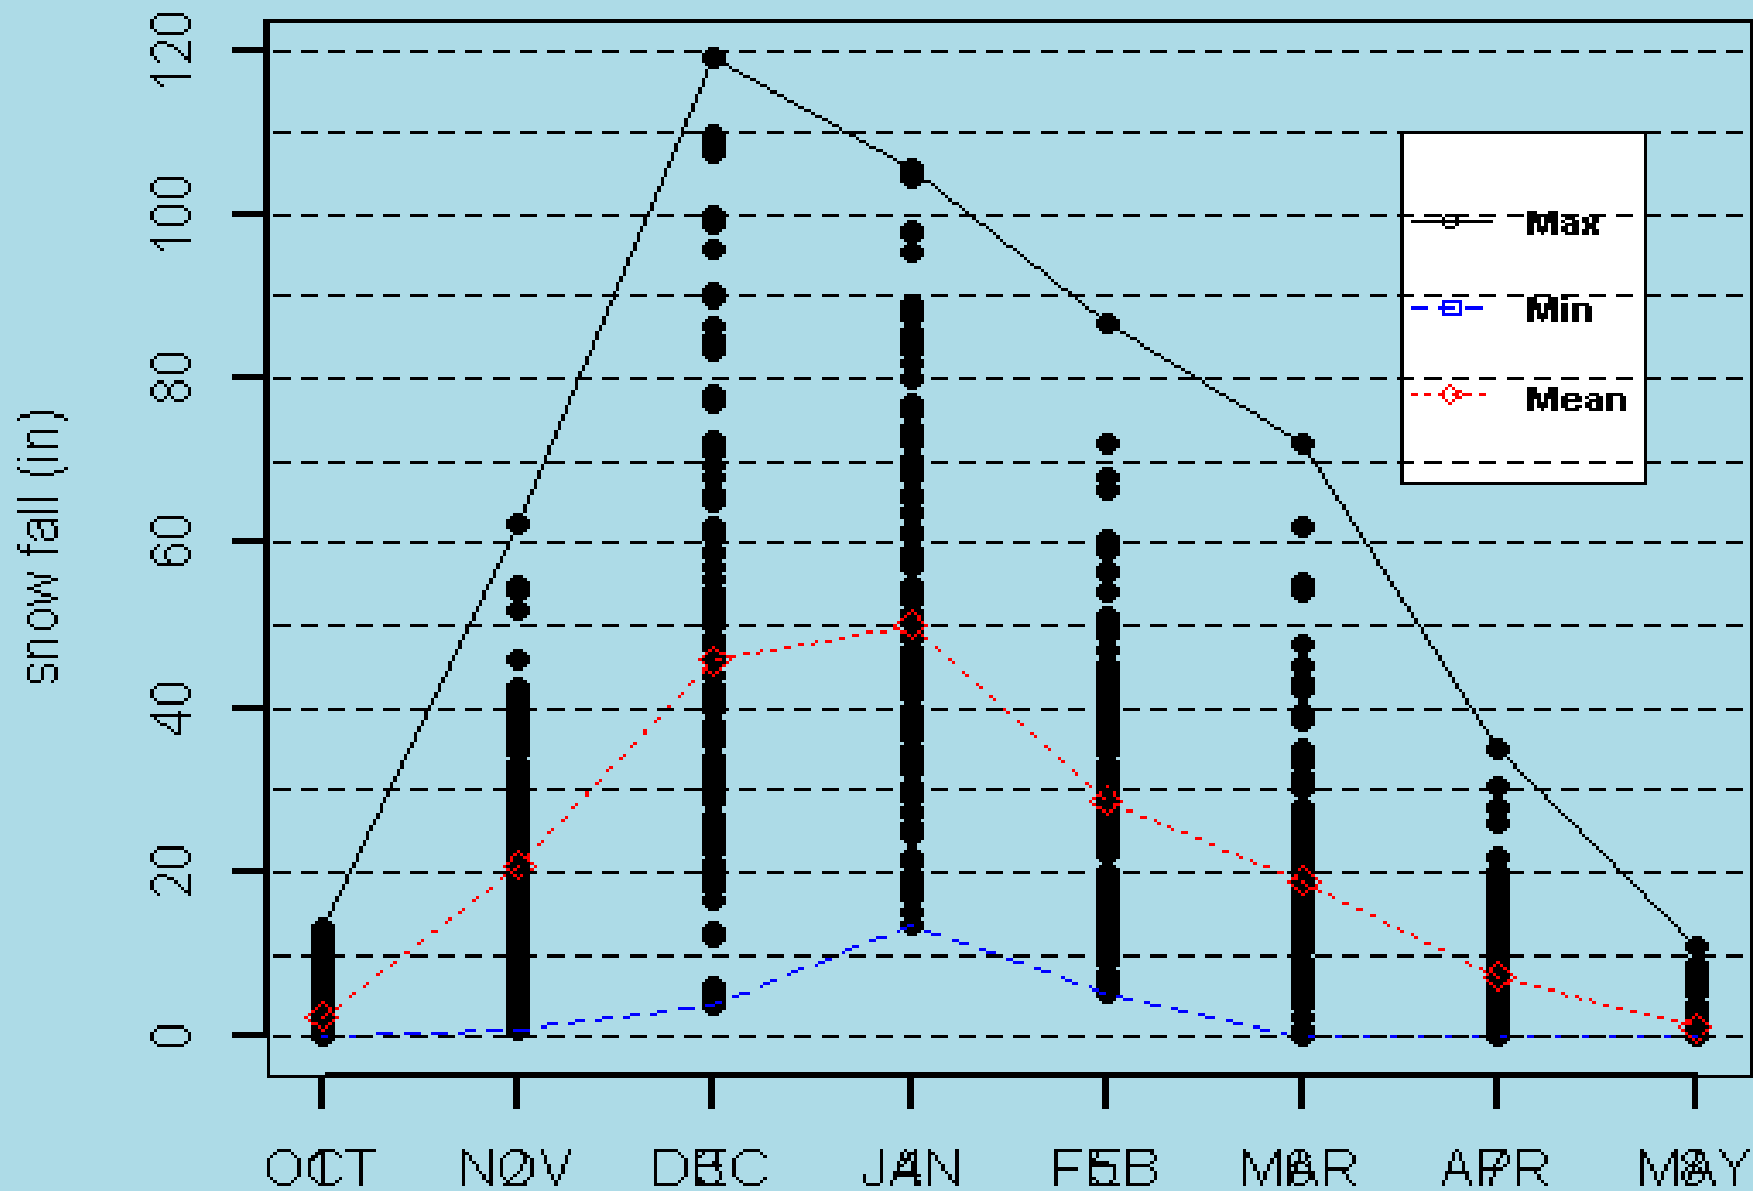

Snowfall

Monthly Snow fall record from 1890-2011

Snowfall Means by Month

Houghton County Snowfall 1890 to 2011

Total Snowfall Oct 1890 to May 2011

Plot snowfall from 1890 to 2011

Snowfall Trend of Houghton 1890-2011