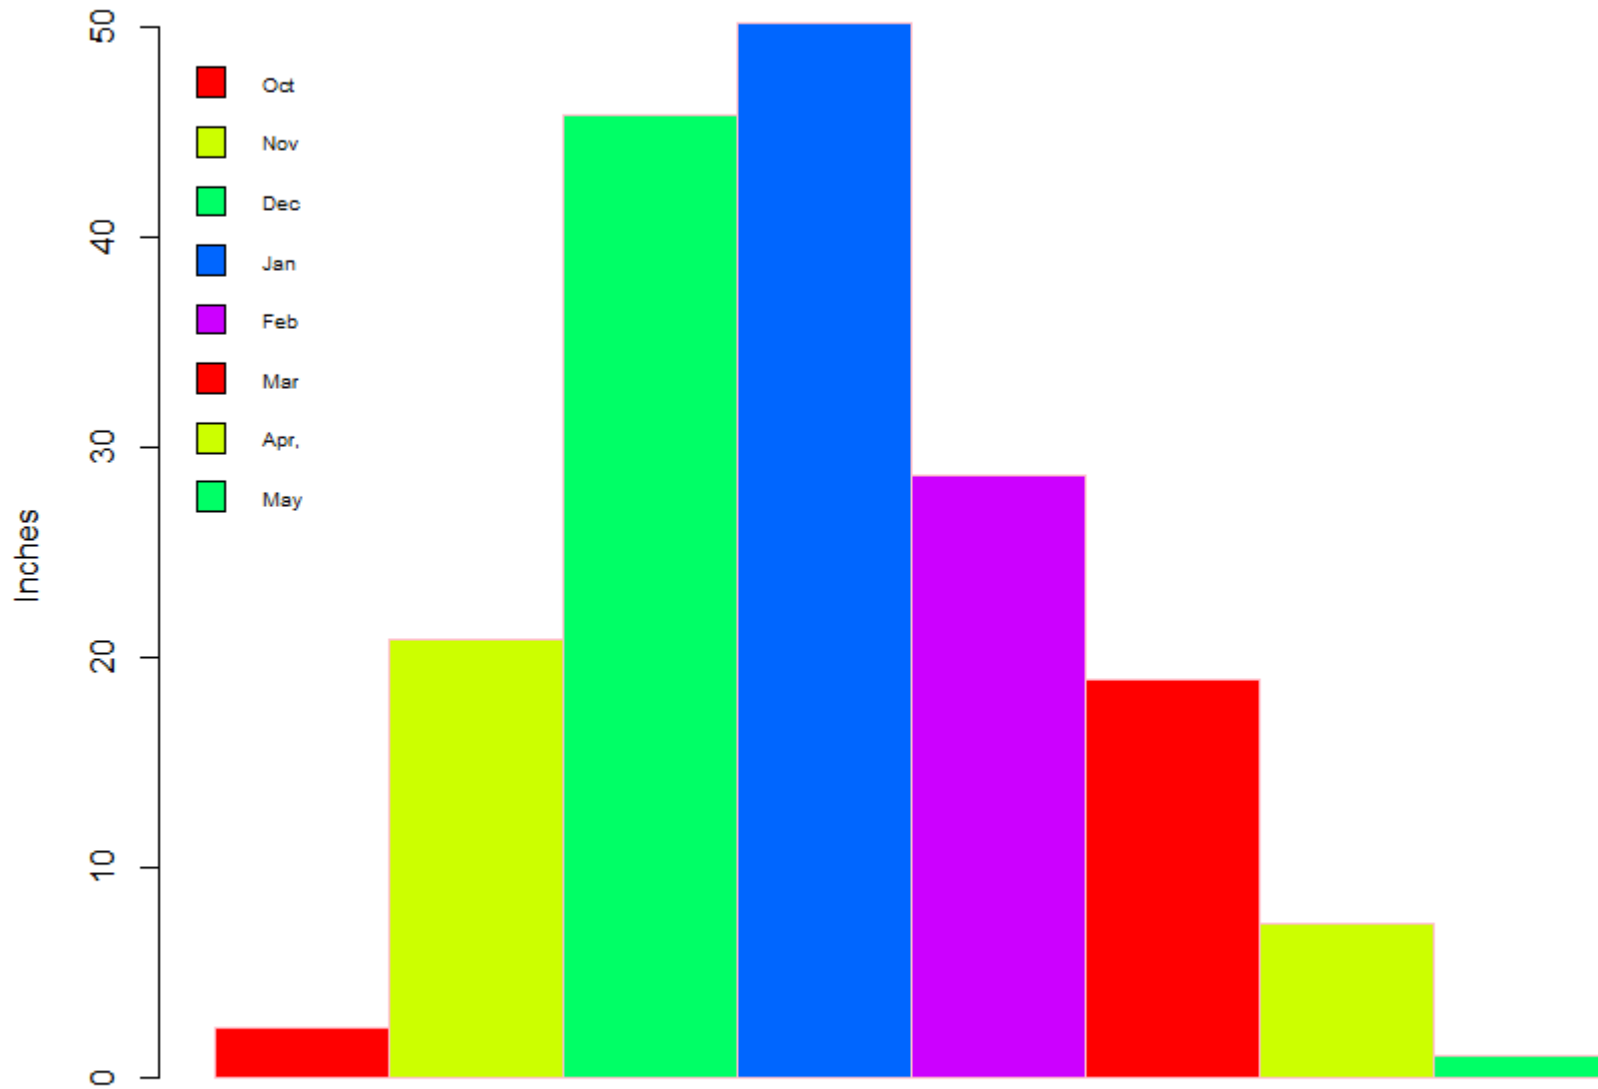

Snowfall

Monthly Snow fall record from 1890-2011

Snowfall Means by Month

Houghton County Snowfall 1890 to 2011

Total Snowfall Oct 1890 to May 2011

Plot snowfall from 1890 to 2011

Snowfall Trend of Houghton 1890-2011