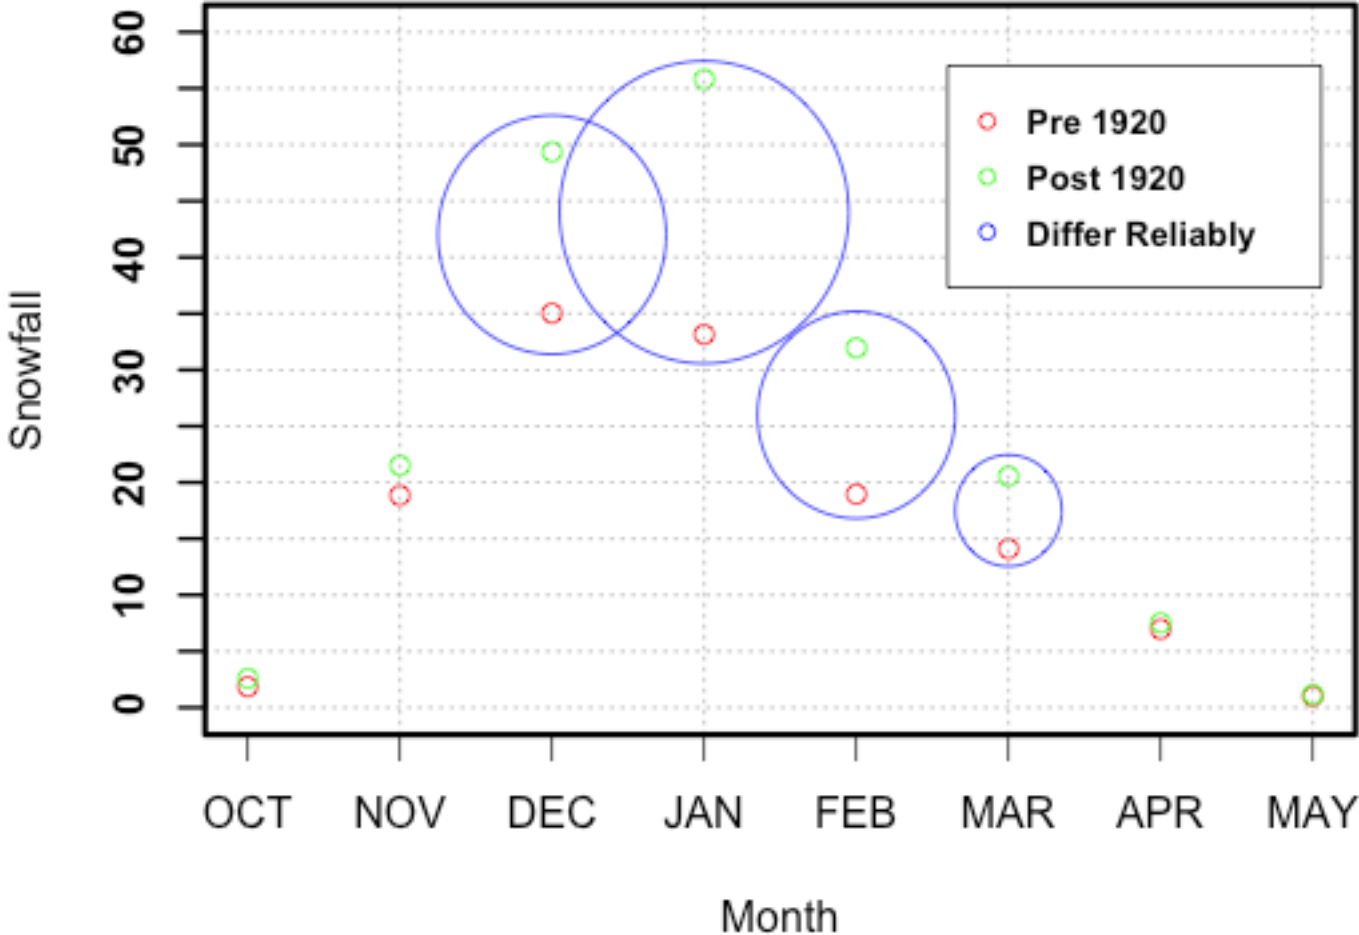

Snowfall

Monthly Snow fall record from 1890-2011

Snowfall Means by Month

Houghton County Snowfall 1890 to 2011

Total Snowfall Oct 1890 to May 2011

Plot snowfall from 1890 to 2011

Snowfall Trend of Houghton 1890-2011