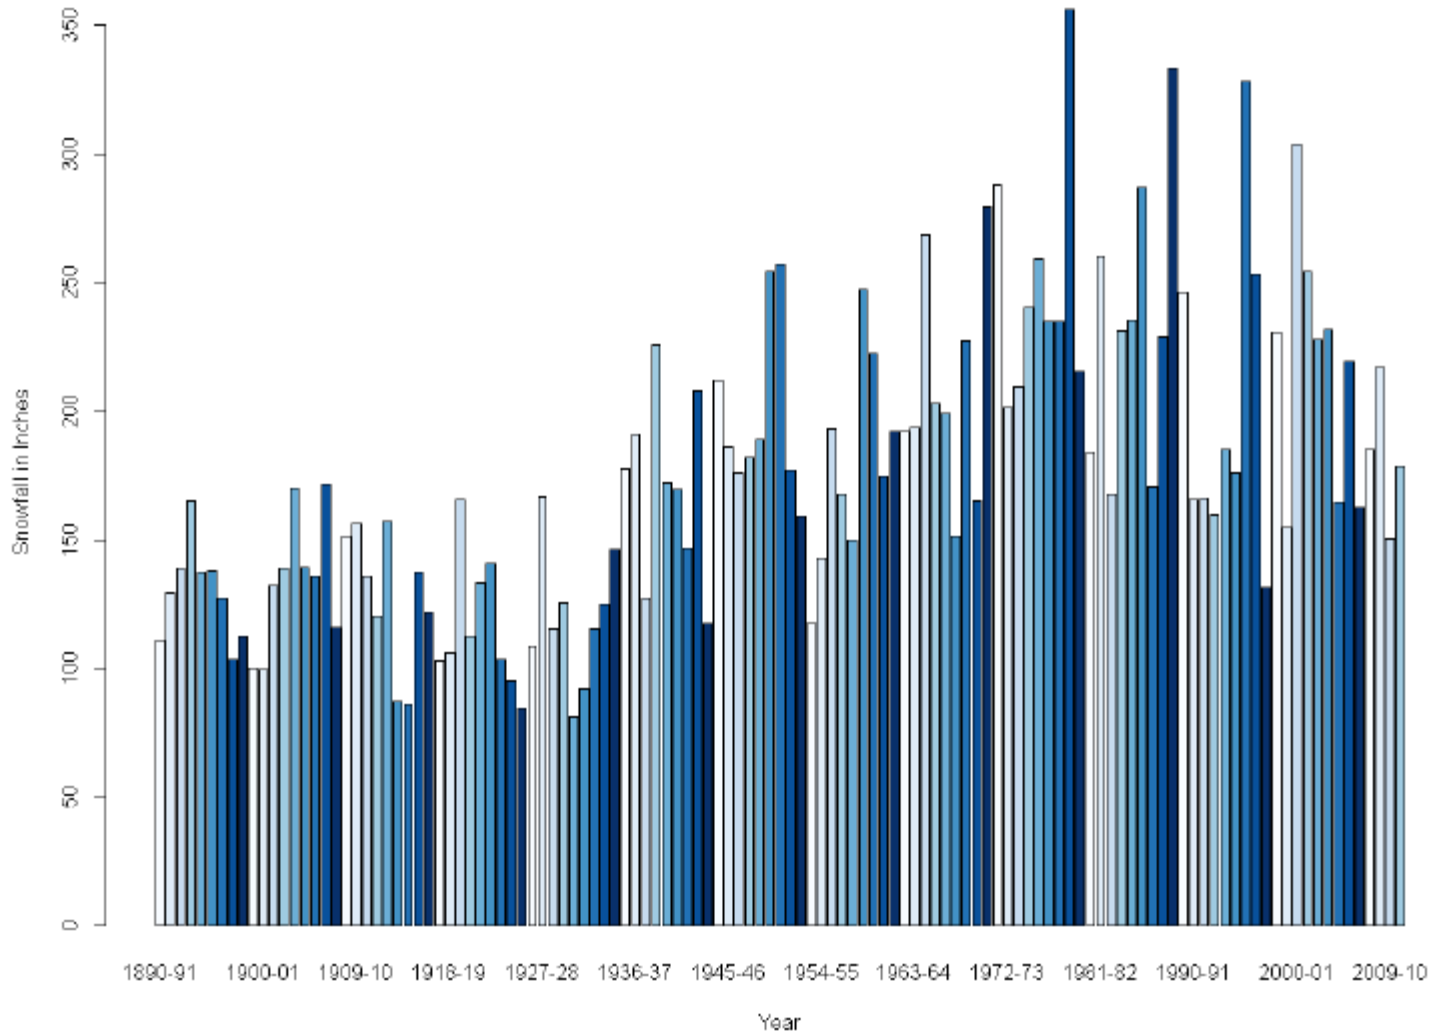

Snowfall

Monthly Snow fall record from 1890-2011

Snowfall Means by Month

Houghton County Snowfall 1890 to 2011

Total Snowfall Oct 1890 to May 2011

Plot snowfall from 1890 to 2011

Snowfall Trend of Houghton 1890-2011