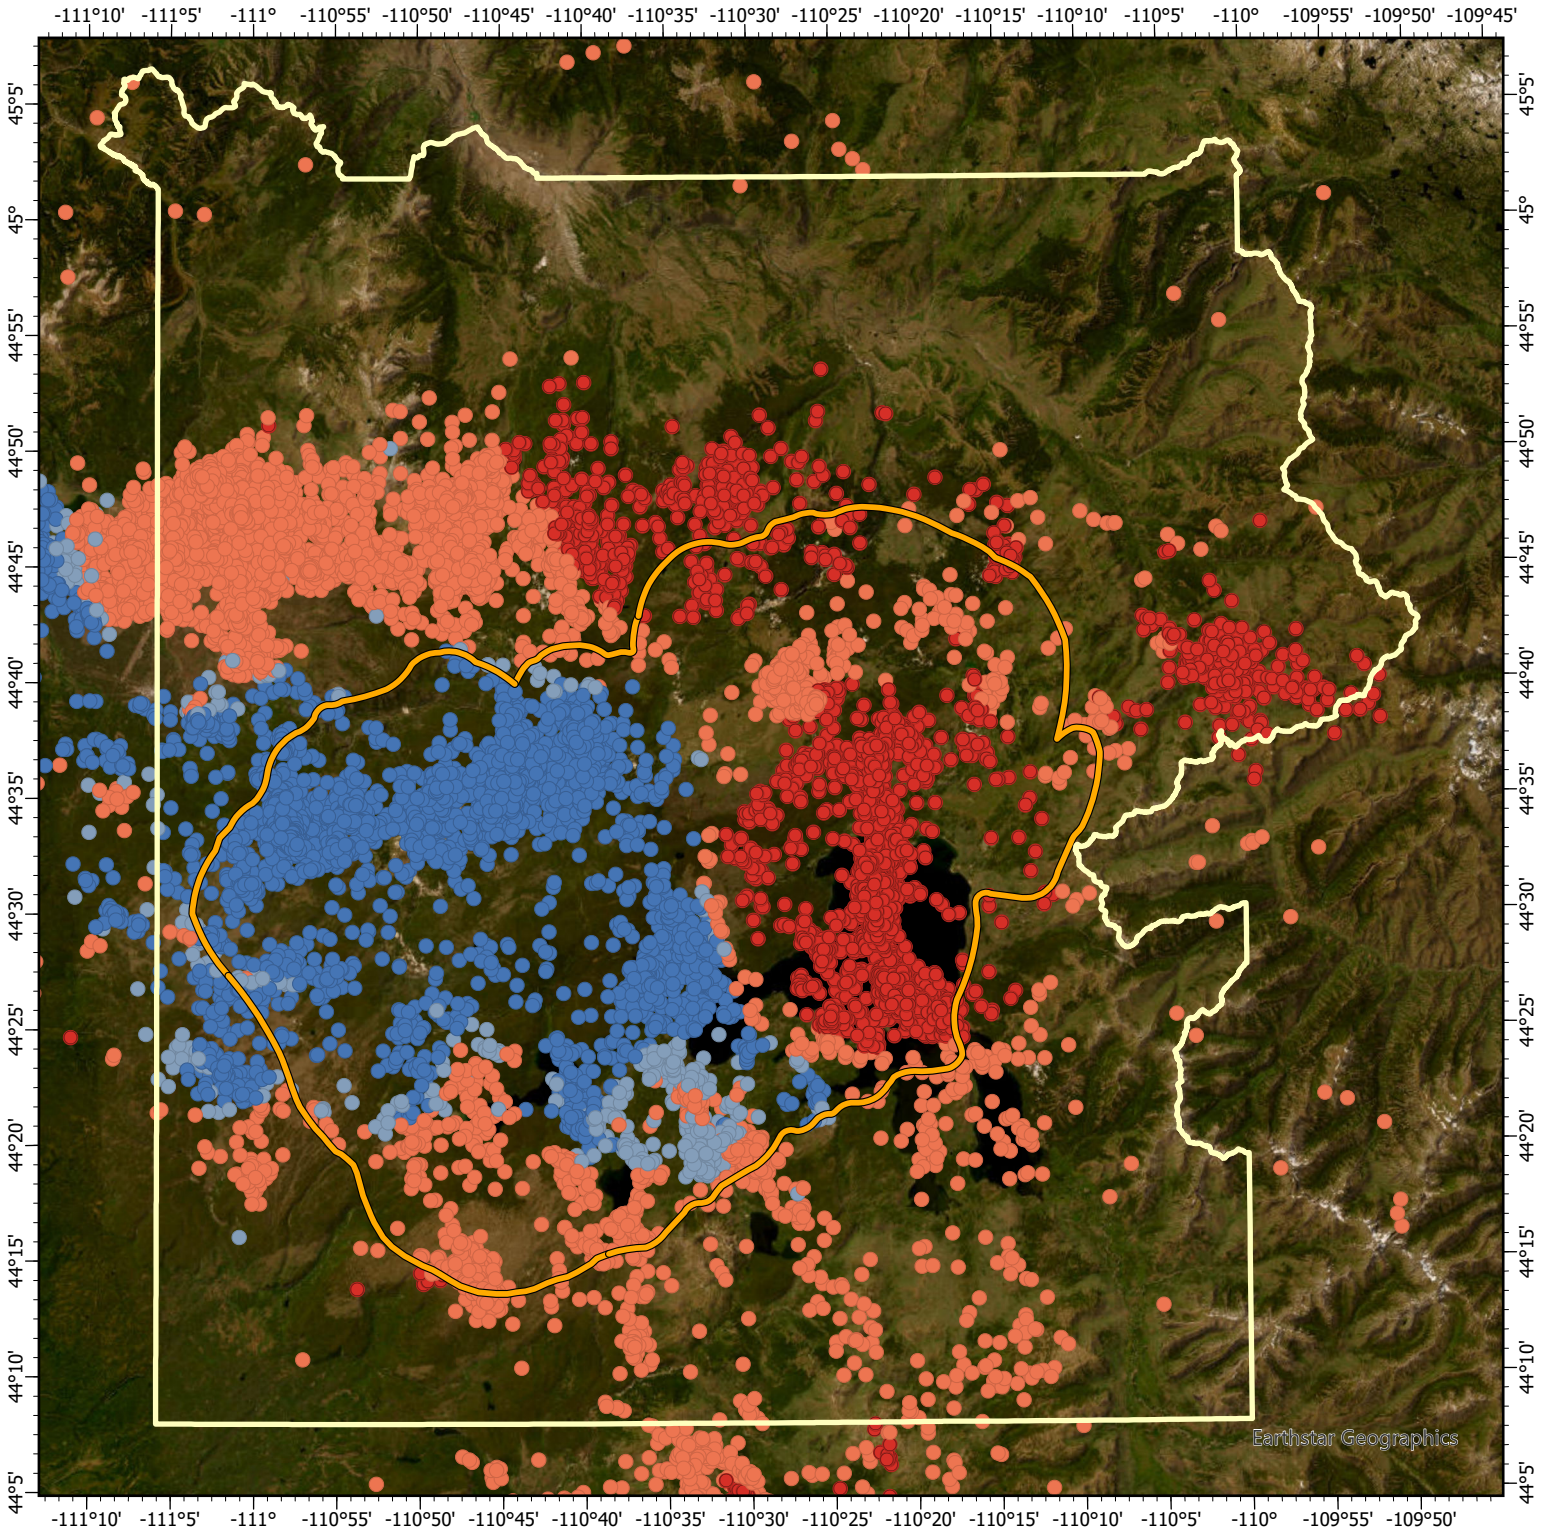

Yellowstone National Park Earthquake Hotspot Analysis

Legend

YNP Boundary

YNP Caldera Boundary

YNP Caldera Boundary

Hotspot Gi_Bin

● 99% Confidence

● 95% Confidence

● 95% Confidence

● 99% Confidence

Author : Ashish Mahaur
Date : 29 March 2024
Coordinate System
NAD 1983 UTM Zone 12N_1