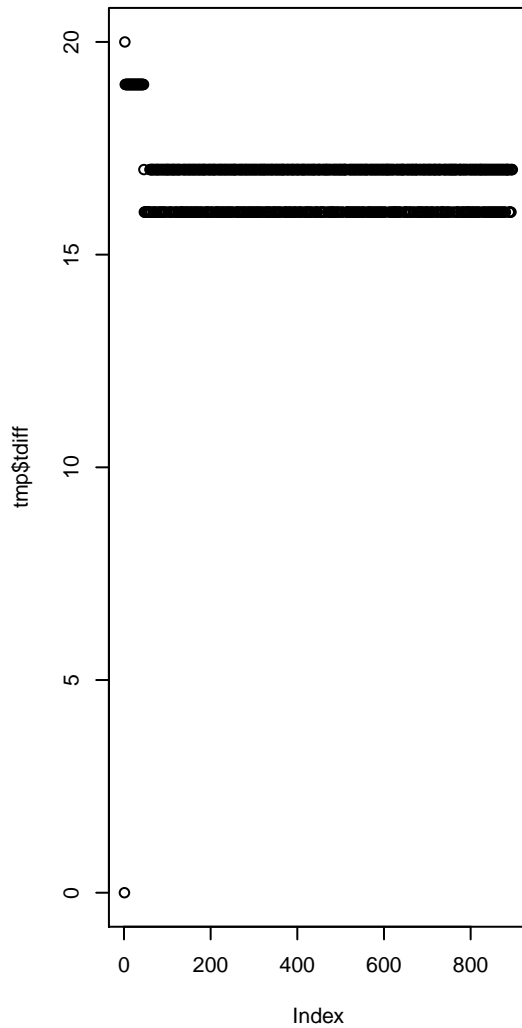

Mean: 16.754

Histogram of tmp\$stdiff