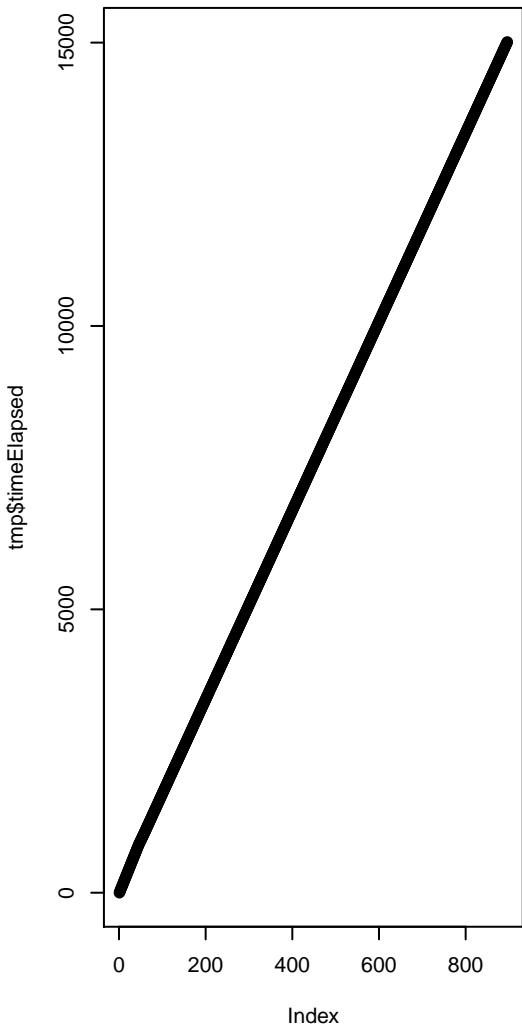

Mean: 16.754

Histogram of tmp\$stdiff